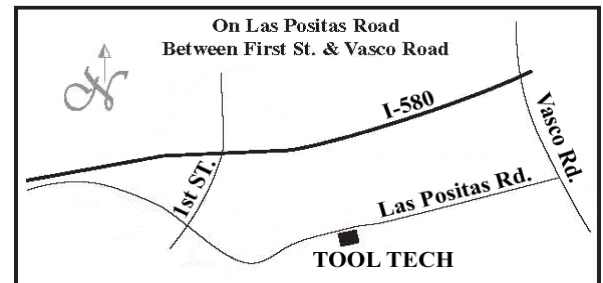

TOOL TECH

CONSTRUCTION SUPPLY, INC.

Industrial * Construction * Sales & Service

4647-A Las Positas Rd, Livermore, CA 94551
(925) 443-7922 * (925) 443-4735 FAX

WEBSITE: www.tooltechusa.com

EMAIL: sales@tooltechusa.com

TOOL TECH CONSTRUCTION SUPPLY, INC.

has been serving the East Bay Area since 1992 and takes pride in carrying only the Best Quality in Industrial & Construction Tools & Accessories.

Stop in and see our 5,000 square foot Showroom.

<<<<< The Largest Selection in the East Bay >>>>>

ON LAS POSITAS RD

BETWEEN FIRST ST & VASCO RD.

QUICK PROFESSIONAL REPAIR SERVICE

(FULL SERVICE- IN HOUSE)

Power Tools, Compressors, Nailers

Staplers, Air Tools, Tilesaws

Rebar Cutters & Benders, Rammers

Vibroplates, Generators, Chainsaws

Pipe Threaders, Small Gas Engines

Cut Off Saws, Space Heaters

Powder Actuated Tools & More

SHARPENING SERVICES AVAILABLE

AUTHORIZED SERVICERS FOR:

BOSCH, DELTA, DE WALT, ECHO,
HEATSTAR, HITACHI, HONDA ENGINES,
HUSQVARNA, MAKITA, MILWAUKEE,
PASLODE, PORTER-CABLE, ROL-AIR,
ROTHENBERGER, SENCO, THOMAS
& WACKER